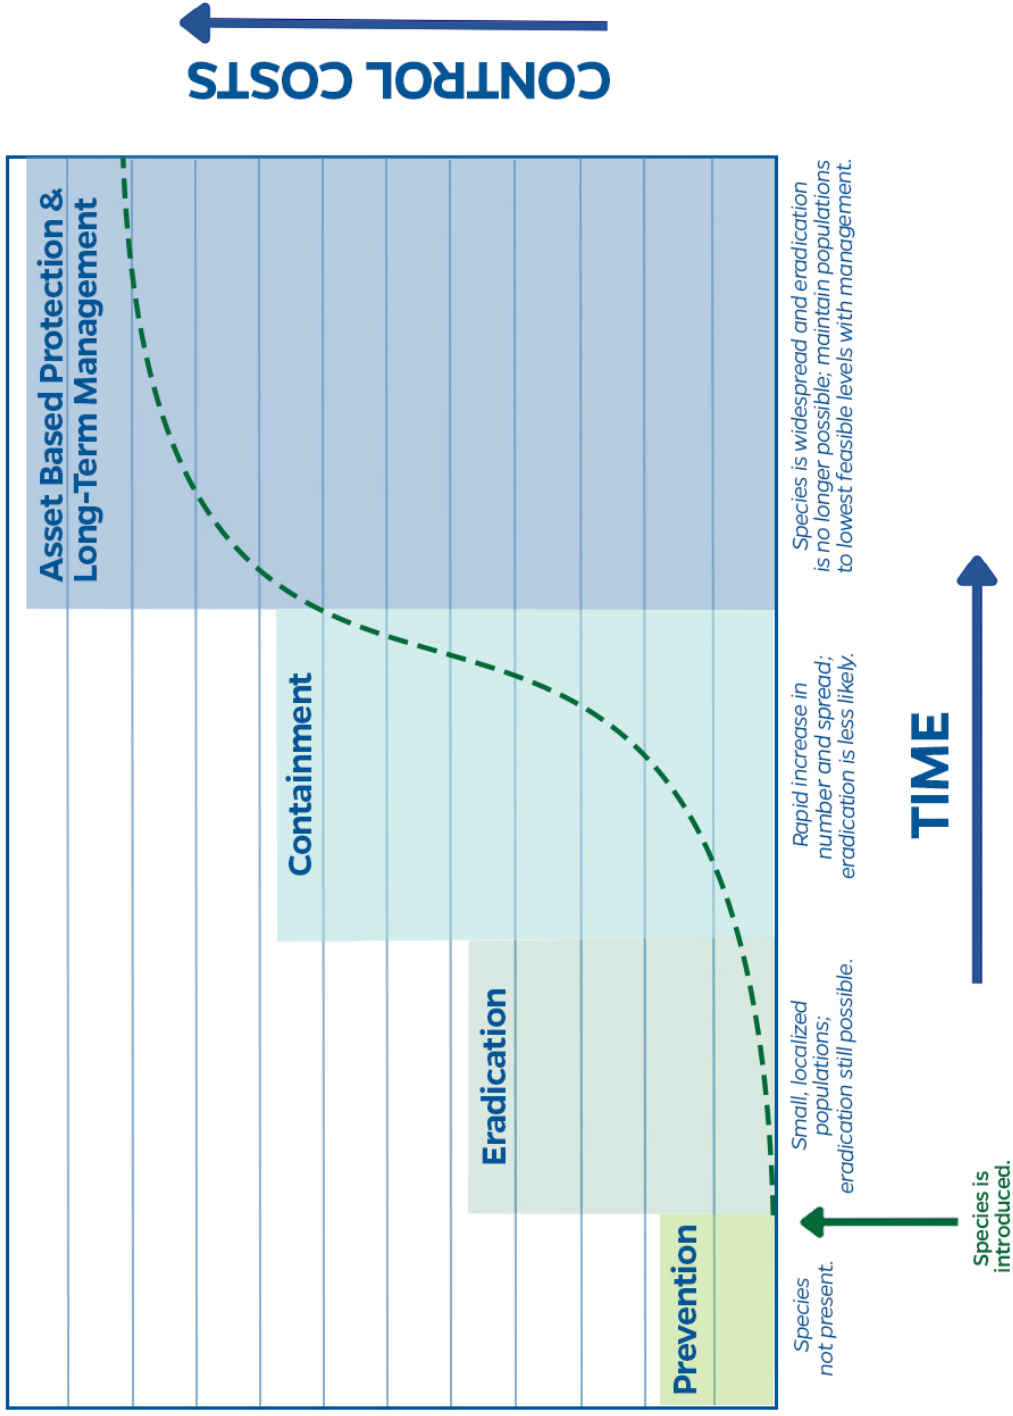

# THE INVASION CURVE

The UF/IFAS Center for Aquatic and Invasive Plants (CAIP) is a multidisciplinary research, teaching and extension unit. The mission of the UF/IFAS Center for Aquatic and Invasive Plants is to develop and disseminate strategies for addressing the impact of invasive plants.