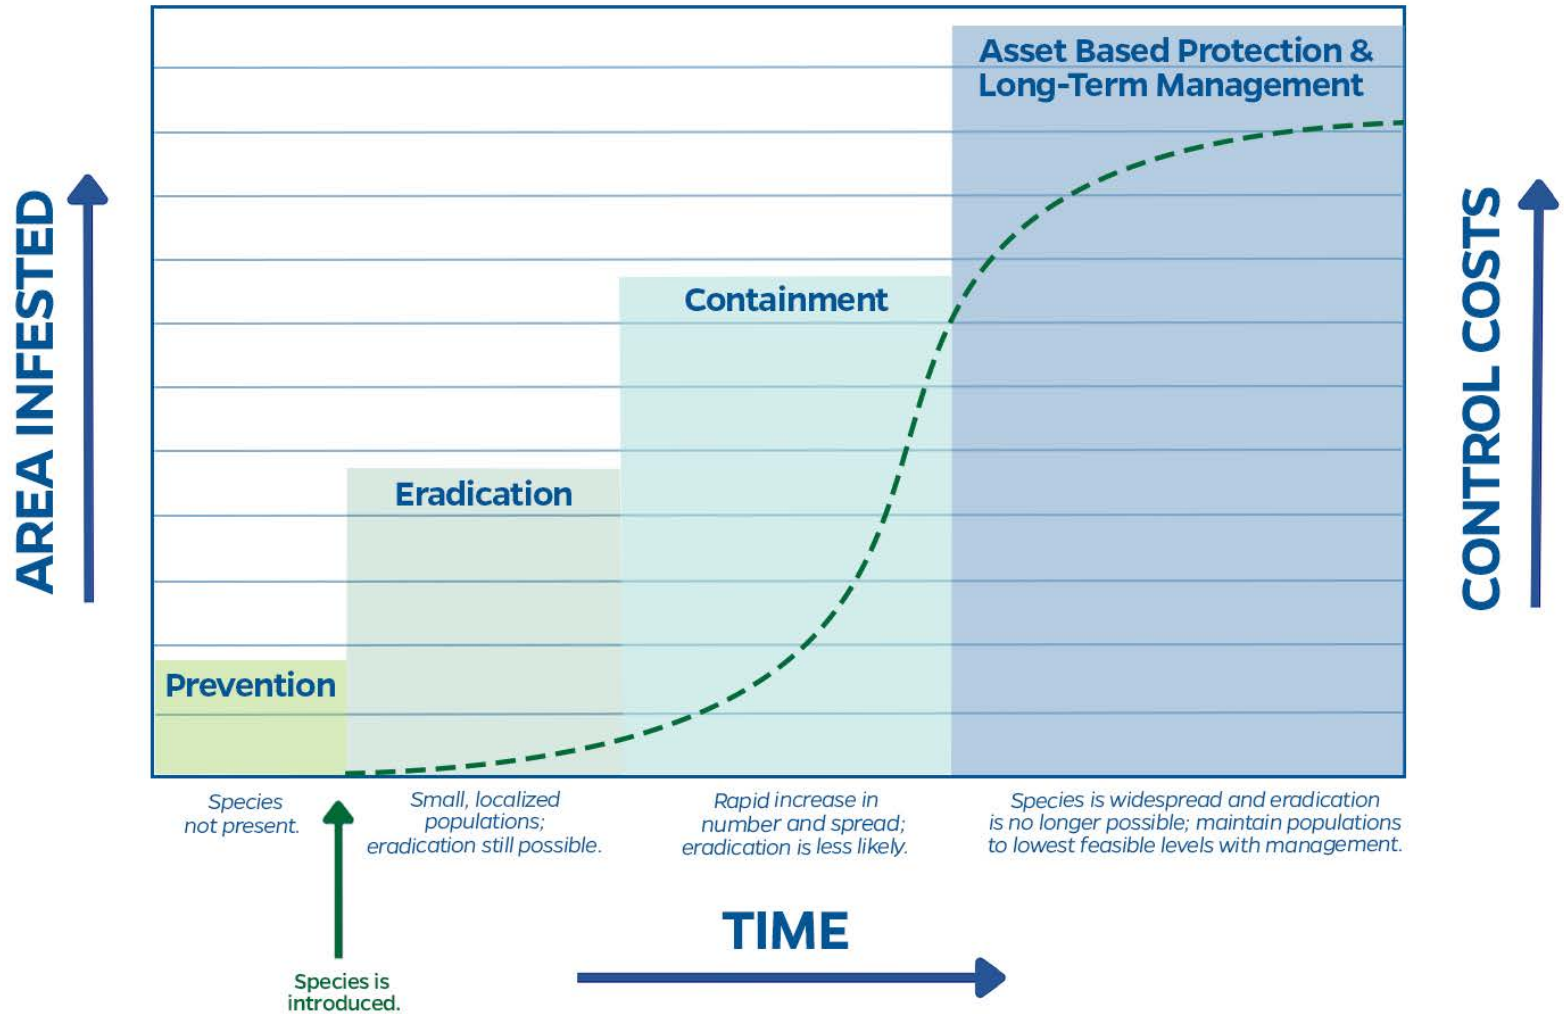

# THE INVASION CURVE

The UF/IFAS Center for Aquatic and Invasive Plants (CAIP) is a multidisciplinary research, teaching and extension unit. The mission of the UF/IFAS Center for Aquatic and Invasive Plants is to develop and disseminate strategies for addressing the impact of invasive plants.